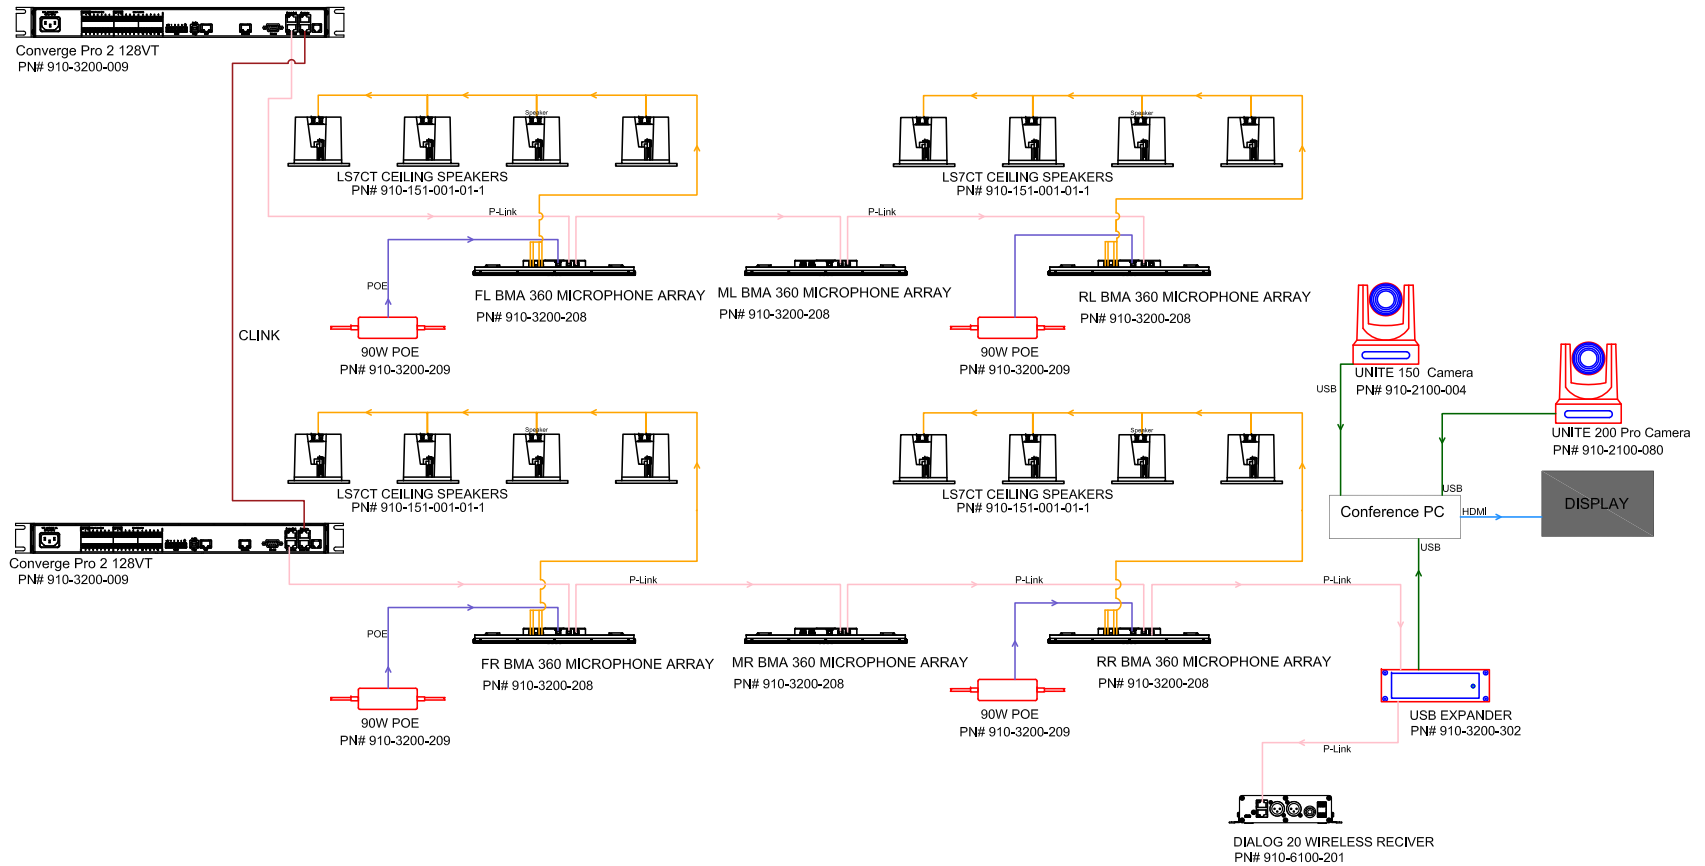

Primary Equipment

- CONVERGE® Pro 2 128VT
- BMA 360
- UNITE® 200
- UNITE® 150

Software/Firmware revisions utilized

- Console AI Version: 7.5.4.1
- DSP Version: 8.5.15.0
- BMA 360 Version: 1.0.6.10

Room Illustrations

Wiring Diagram

LEGEND	
	SPEAKER (18 AWG W/ire)
	POE
	USB
	HDMI
	P-LINK (CAT 6)
	NETWORK (CAT 6)

NOTE: ANY INDIVIDUAL P-LINK MUST NOT EXCEED 200 FEET / 61 METER IN LENGTH

Equipment list:

Qty	Part Number	Product Name	Description
2	910-3200-009	CONVERGE [®] Pro 2 128VT	DSP Mixer with 12 Mic/Line AEC Inputs, 8 Mic/Line Outputs, USB Audio, VoIP, Telephone Interface
6	910-3200-208	BMA 360	BMA with 4 x 15 Watt Power Amplifiers. PoE Injector and CAT6 cables not included.
4	910-3200-209	90W PoE++ power supply kit for BMA	Includes 1 x 90 Watt PoE++ Injector, 2 x 25 ft CAT6 cables
1	910-6100-201	DIALOG 20 Wireless Receiver	2 Channel Wireless Receiver with 2.4 GHz RF band; Di-pole Antennas & USB power supply included; (Docking station and XLR-to-Euroblock adapter not included).
2	910-6103-001	DIALOG Handheld Transmitter H18	Wireless Handheld with H18, Condenser, Cardioid Microphone capsule with 2.4 GHz RF band
8	910-151-001-01-1	Ceiling Speakers	Includes 2 x LS7CT ceiling speakers with 8 ohm and 70V/100V transformer taps and ceiling tile bridges.
2	910-2100-004	UNITE 150 PTZ Camera	PTZ camera with 12x optical Zoom, 1080P30 Full HD, USB
2	910-2100-003	UNITE 200 PTZ Camera	PTZ camera with 12x optical zoom, 1080P60 full HD, USB, HDMI, and IP connections
1	910-3200-302	USB Expander for CONVERGE [®] Pro 2	Includes 6 ft USB cable
1	910-6105-021	DIALOG Antenna Kit 25 Ft	Di-pole Antenna extension kit with pair of 25 Ft RG8 Plenum cables tuned for 2.4 GHz RF band, includes pair of mounting brackets. Antennas not included.