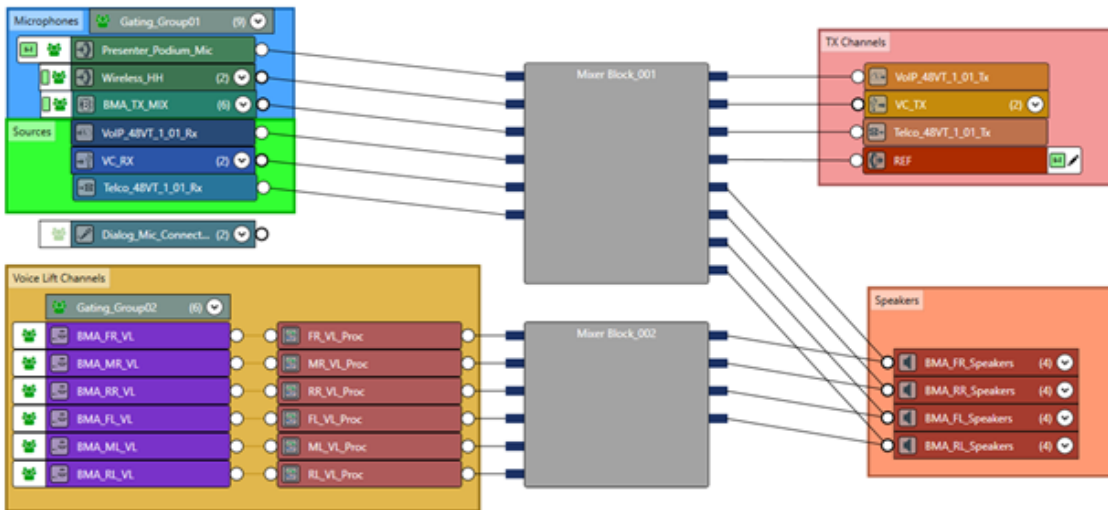

FlowView™ Diagram

Included Macros

- SPKR_UP : Increase speakers by 3 dB.
- SPKR_DOWN : Decrease speakers by 3dB.
- Presenter_to_Class_OFF : Remove Lift routing from Presenter to Class
- Presenter_to_Class_ON : Return Lift routing from Presenter to Class
- Mic_Mute_ALL : Mute all Lecture Hall microphones
- Mic_Unmute_ALL : Unmute all Lecture Hall microphones
- Mic_Mute_Lectern : Mute Presenter lectern microphone.
- Mic_Unmute_Lectern : Unmute Presenter lectern microphone.
- Mic_Mute_Wireless : Mute Dialog 20 wireless channels.
- Mic_Unmute_Wireless : Unmute Dialog 20 wireless channels.
- Mic_Mute_Class : Mute all Class BMA 360 microphones.
- Mic_Unmute_Class : Unmute all Class BMA 360 microphones.