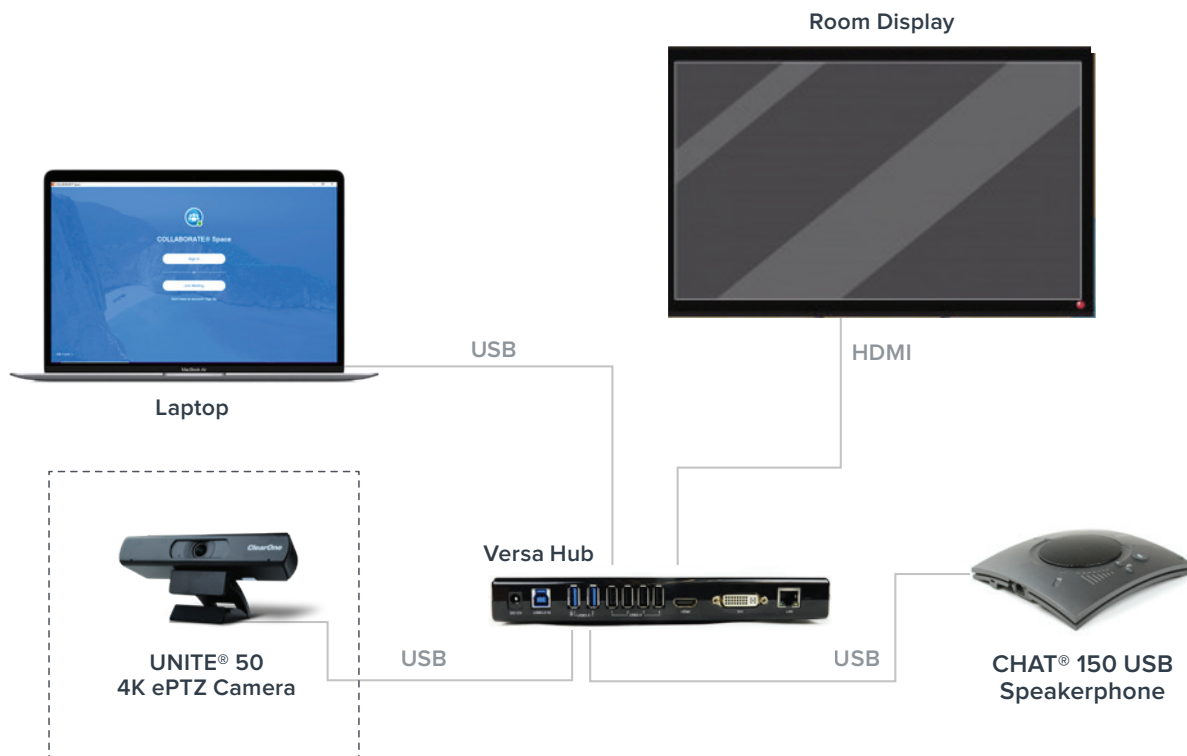

Highlights

- ✦ 4K video, auto-focus, and 3x digital zoom.
- ✦ 120° ultra-wide angle field-of-view.
- ✦ Wide dynamic range support for optimal image capture.
- ✦ Super-high SNR with advanced 2D and 3D noise reduction.
- ✦ Full-function USB 3.0 interface for video and power.
- ✦ Control the camera's functions via IR remote or UVC protocol.
- ✦ Easily mounted on monitors using standard damping rotary-shaft support.
- ✦ Compatible with popular applications such as COLLABORATE® Space, Microsoft® Teams, WebEx™, Zoom™, Google® Meet™, and more.
- ✦ FREE COLLABORATE® Space lifetime subscription — ClearOne's high quality, award winning cloud-based video collaboration application.

Aura Professional Home Office Application

Complete your **UNITE® 50 4K ePTZ Camera** setup by adding other ClearOne Aura products