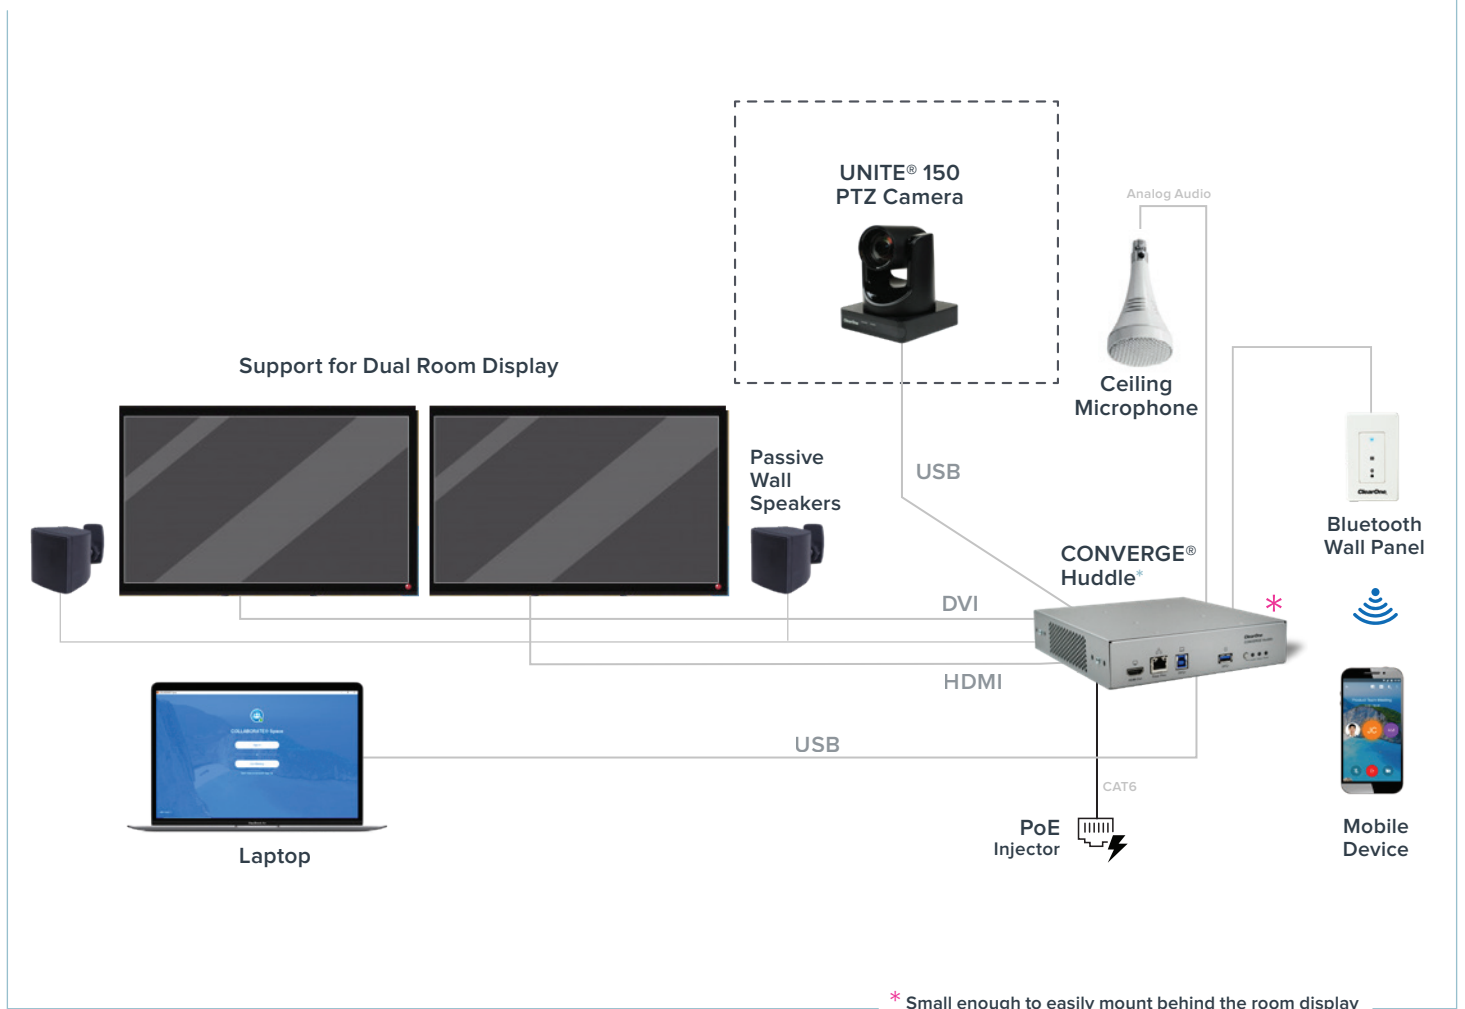

Highlights

- † Full-HD 1080p30 video and 12x optical zoom for high video quality, regardless of where the camera is installed in your professional home office.
- † Control the camera's functions via IR remote, RS-232, or UVC protocol.
- † Super-high SNR with advanced 2D and 3D noise reduction.
- † Simple USB 3.0/2.0 compatibility with UVC and UAC protocol support.
- † Compatible with popular applications such as COLLABORATE® Space, Microsoft® Teams, WebEx™ Zoom™, Google® Meet™, and more.
- † FREE COLLABORATE® Space lifetime subscription — ClearOne's high quality, award winning cloud-based video collaboration application.
- † Transforms any meeting room into a professional-grade video collaboration room.

Aura Professional Home Office Application

Complete your **UNITE® 150 PTZ Camera** setup by adding other ClearOne Aura products

Specifications

- + AUR-2100-104 UNITE® 150 USB PTZ Camera

INCLUDES

- + Free COLLABORATE® Space lifetime subscription

INPUT/OUTPUT INTERFACE

- + Audio interface: 1-CH 3.5MM Audio Interface, Line In
- + USB interface: 1 x USB3.0: type B Female jack
- + Communication: 1 x Rs-232 in : 8-Pin Min din, Max distance: 30 m, Protocols: VISCA/Pelco-D/Pelco-P
- + 1x RS-232 Out: 8-Pin Min din, Max distance: 30 M, Protocols: visca network use Only